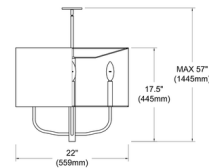

### Specifications

COLOR	Matte White
BODY FINISH	Satin Gold
WATTAGE	17W
DIMMER	Standard 120V
DIMENSIONS	6"W x 9.25"H
BULB NOT INCLUDED	1 x Edison ST-Shape/Medium (E26)/17W/120V LED
OTHER BULB OPTIONS	1 x A19/Medium (E26)/120V LED