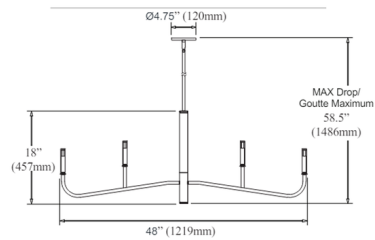

### Description

The Beacon 288 Semi Flush Ceiling Light adds a clean classic look to your interior space. The slender, decorative metal frame is complemented by a smooth glass globe that casts warm shadows across your room.

### Specifications

COLOR	Matte White
BODY FINISH	Satin Gold
WATTAGE	17W
DIMMER	Standard 120V
DIMENSIONS	6"W x 9.25"H
BULB NOT INCLUDED	1 x Edison ST-Shape/Medium (E26)/17W/120V LED
OTHER BULB OPTIONS	1 x A19/Medium (E26)/120V LED