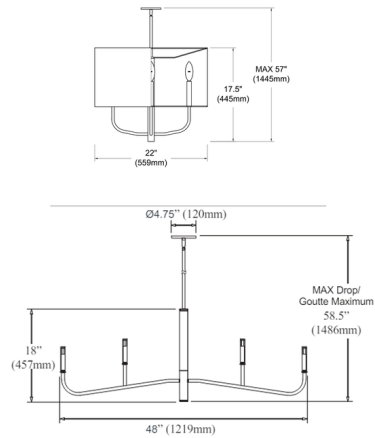

Description

The Beacon 288 Semi Flush Ceiling Light adds a clean classic look to your interior space. The slender, decorative metal frame is complemented by a smooth glass globe that casts warm shadows across your room.

Shown in satin gold / matte white

Specifications

COLOR	Matte White
BODY FINISH	Satin Gold
WATTAGE	17W
DIMMER	Standard 120V
DIMENSIONS	6"W x 9.25"H
BULB NOT INCLUDED	1 x Edison ST-Shape/Medium (E26)/17W/120V LED
OTHER BULB OPTIONS	1 x A19/Medium (E26)/120V LED