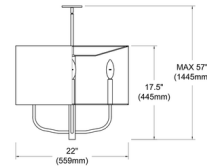

Description

The Beacon 288 Semi Flush Ceiling Light adds a clean classic look to your interior space. The slender, decorative metal frame is complemented by a smooth glass globe that casts warm shadows across your room.

Shown in satin gold / matte white

Specifications

COLOR	Matte White
BODY FINISH	Satin Gold
WATTAGE	17W
DIMMER	Standard 120V
DIMENSIONS	6"W x 9.25"H
BULB NOT INCLUDED	1 x Edison ST-Shape/Medium (E26)/17W/120V LED
OTHER BULB OPTIONS	1 x A19/Medium (E26)/120V LED