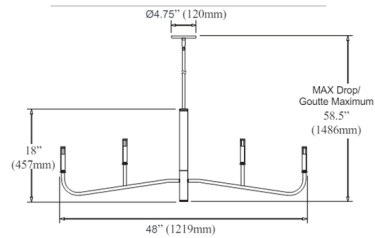

Description

The Beacon 288 Semi Flush Ceiling Light adds a clean classic look to your interior space. The slender, decorative metal frame is complemented by a smooth glass globe that casts warm shadows across your room.

Shown in satin gold / matte white

Specifications

COLOR	Matte White
BODY FINISH	Satin Gold
WATTAGE	17W
DIMMER	Standard 120V
DIMENSIONS	6"W x 9.25"H
BULB NOT INCLUDED	1 x Edison ST-Shape/Medium (E26)/17W/120V LED
OTHER BULB OPTIONS	1 x A19/Medium (E26)/120V LED