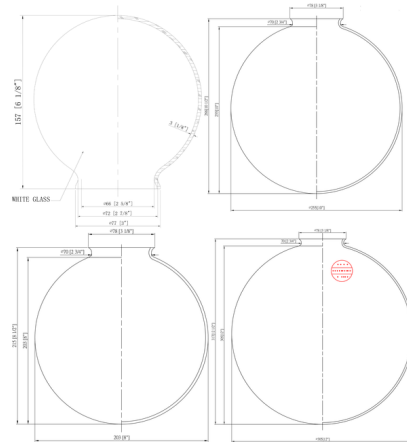

Lightology

lightology.com
866-954-4489
05-18-26

Project: _____
 Company: _____
 Location: _____ Fixture Type: _____
 SPEC #: **INV1137009**
 Approved On: _____ Approved By: _____

Beacon 288 Pendant By Innovations Lighting

Description

The Beacon 288 Pendant adds a clean classic look to your interior space. The slender, metal frame hold a decorative cap and is complemented by a smooth glass globe that casts warm shadows across your room. Canopy: 4.5 inch diameter.

Shown in antique copper / matte white

Specifications

COLOR Matte White
 BODY FINISH Antique Copper
 WATTAGE 17W
 DIMMER Standard 120V
 DIMENSIONS 6"W x 9.25"H
 BULB NOT INCLUDED 1x Edison ST-Shape/Medium (E26)/17W/120V LED
 OTHER BULB OPTIONS 1x A19/Medium (E26)/120V LED

Technical Information

PRODUCT DIMENSIONS Downrods: One 6" and Two 12" Included

CLICK TO VIEW PRODUCT

Notes: