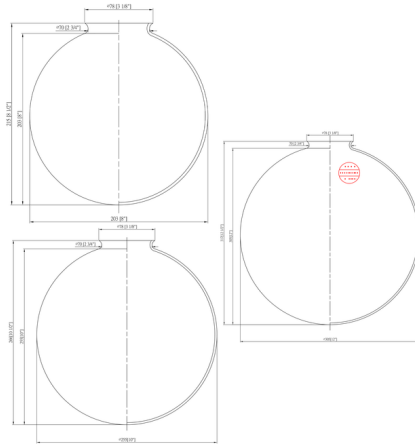

Lightology

lightology.com
866-954-4489
04-22-26

Project: _____

Company: _____

Location: _____ Fixture Type: _____

SPEC #: **INV1137101**

Approved On: _____ Approved By: _____

Beacon 288 Wall Sconce By Innovations Lighting

Description

The Beacon 288 Wall Sconce adds a clean classic look to your interior space. The slender, decorative bent metal frame is complemented by a smooth glass globe that casts warm shadows across your room.

Shown in satin gold / matte white

Specifications

COLOR Matte White
BODY FINISH Satin Gold
WATTAGE 17W
DIMMER Standard 120V
DIMENSIONS 6"W x 10.13"H x 7.25"D
BULB NOT INCLUDED 1 x A19/Medium (E26)/17W/120V LED
OTHER BULB OPTIONS 1 x A19/Medium (E26)/120V LED