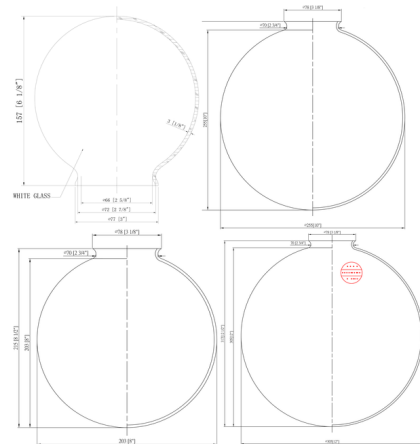

Description

The Beacon 288 Bathroom Vanity Light adds a clean classic look to your interior space. The slender, bent arms are capped by decorative holders, and complemented by smooth glass globes that cast warm shadows across your room.

Specifications

COLOR Matte White
BODY FINISH Antique Copper
WATTAGE 200W
DIMMER Standard 120V
DIMENSIONS 14"W x 12.13"H x 7.25"D
BULB NOT INCLUDED 2 x Edison ST-Shape/Medium (E26)/100W/120V Incandescent
OTHER BULB OPTIONS 2 x A19/Medium (E26)/120V LED

Technical Information

PRODUCT DIMENSIONS Backplate: 4.5" Dia

Notes:

Shown in antique copper / matte white

CLICK TO VIEW PRODUCT