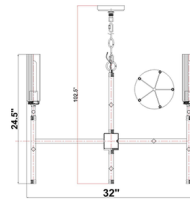

By Innovations Lighting

Description

The Beacon 447 Ceiling Light Fixture adds a clean classic look to your interior space. The slender metal frame is complemented by a smooth glass globe that casts warm shadows across your room. Features a 180 degree adjustable swivel with engraved cast cap.

Shown in satin gold / matte white

Specifications

COLOR	Matte White
BODY FINISH	Satin Gold
WATTAGE	17W
DIMMER	Standard 120V
DIMENSIONS	6"W x 10.75"H
BULB NOT INCLUDED	1 x Edison ST-Shape/Medium (E26)/17W/120V LED
OTHER BULB OPTIONS	1 x A19/Medium (E26)/120V LED