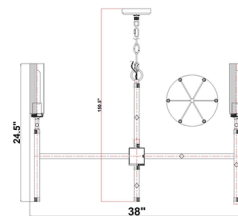

By Innovations Lighting

Description

The Beacon 447 Ceiling Light Fixture adds a clean classic look to your interior space. The slender metal frame is complemented by a smooth glass globe that casts warm shadows across your room. Features a 180 degree adjustable swivel with engraved cast cap.

Shown in satin gold / matte white

Specifications

COLOR	Matte White
BODY FINISH	Satin Gold
WATTAGE	17W
DIMMER	Standard 120V
DIMENSIONS	6"W x 10.75"H
BULB NOT INCLUDED	1 x Edison ST-Shape/Medium (E26)/17W/120V LED
OTHER BULB OPTIONS	1 x A19/Medium (E26)/120V LED