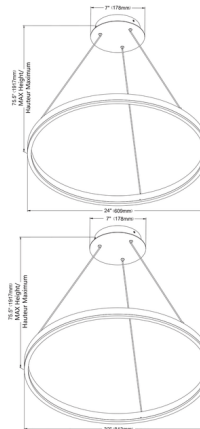

Description

The Beacon 447 Pendant adds a clean classic look to your interior space. The smooth industrial lamp holder holds a decorative rim and is complemented by a smooth glass globe that casts warm shadows across your room. Includes a 90 degree hang straight swivel for sloped ceiling use. Canopy: 4.5 inch diameter.

Specifications

COLOR Matte White
BODY FINISH Antique Copper
WATTAGE 60W
DIMMER Standard 120V
DIMENSIONS 6"W x 10.75"H
BULB NOT INCLUDED 1 x A19/Medium (E26)/60W/120V Incandescent
OTHER BULB OPTIONS 1 x A19/Medium (E26)/120V LED

Technical Information

PRODUCT DIMENSIONS Downrods: One 6" and Two 12" Included

Shown in antique copper / matte white

CLICK TO VIEW PRODUCT

Notes: