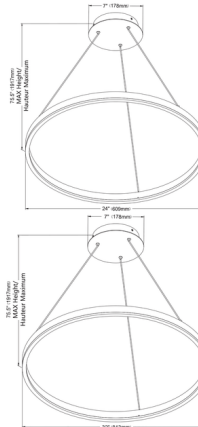

### Description

The Beacon 447 Pendant adds a clean classic look to your interior space. The smooth industrial lamp holder holds a decorative rim and is complemented by a smooth glass globe that casts warm shadows across your room. Includes a 90 degree hang straight swivel for sloped ceiling use. Canopy: 4.5 inch diameter.

### Specifications

COLOR . . . . . Matte White  
BODY FINISH . . . . . Antique Copper  
WATTAGE . . . . . 60W  
DIMMER . . . . . Standard 120V  
DIMENSIONS . . . . . 6"W x 10.75"H  
BULB NOT INCLUDED . . . . . 1 x A19/Medium (E26)/60W/120V Incandescent  
OTHER BULB OPTIONS . . . . . 1 x A19/Medium (E26)/120V LED

### Technical Information

PRODUCT DIMENSIONS . . . . . Downrods: One 6" and Two 12" Included

Shown in antique copper / matte white

CLICK TO VIEW PRODUCT

Notes: