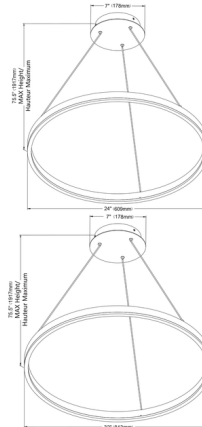

## Beacon 447 Stem Frosted Pendant By Innovations Lighting

### Description

The Beacon 447 Pendant adds a clean classic look to your interior space. The smooth industrial lamp holder holds a decorative rim and is complemented by a smooth glass globe that casts warm shadows across your room. Includes a 90 degree hang straight swivel for sloped ceiling use. Canopy: 4.5 inch diameter.

### Specifications

COLOR	Matte White
BODY FINISH	Satin Nickel
WATTAGE	60W
DIMMER	Standard 120V
DIMENSIONS	10"W x 12.5"H
BULB NOT INCLUDED	1 x A19/Medium (E26)/60W/120V Incandescent
OTHER BULB OPTIONS	1 x A19/Medium (E26)/120V LED