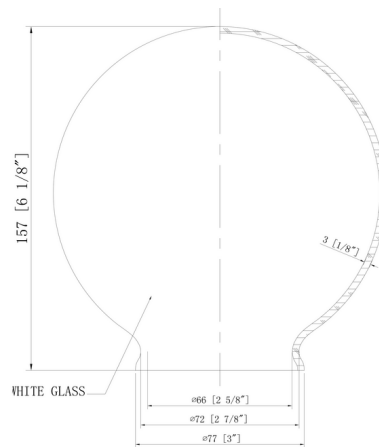

## Beacon Adjustable Wall Sconce

By Innovations Lighting

### Description

The Beacon 515 Wall Sconce adds a clean classic look to your interior space. The smooth industrial lamp holder holds a decorative rim and is complemented by a smooth glass globe that casts warm shadows across your room. The curved arm features a 180 degree adjustable swivel at both ends. May be mounted up or down.

### Specifications

COLOR	Matte White
BODY FINISH	Antique Copper
WATTAGE	9W
DIMMER	Standard 120V
DIMENSIONS	6"W x 11.5"H x 10"D
BULB NOT INCLUDED	1 x A19/Medium (E26)/9W/120V LED
OTHER BULB OPTIONS	1 x A19/Medium (E26)/120V LED

### Technical Information

PRODUCT DIMENSIONS	Backplate: 4.5" Dia
LAMP LIFE	2000 hours

CLICK TO VIEW PRODUCT

Notes: