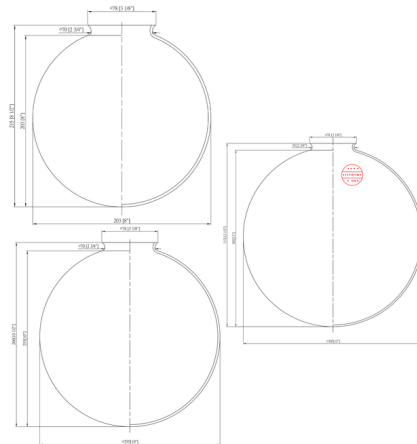

Lightology

lightology.com
866-954-4489
05-22-26

Project: _____

Company: _____

Location: _____ Fixture Type: _____

SPEC #: **INV1137611**

Approved On: _____ Approved By: _____

Beacon 517 Semi Flush Ceiling Light By Innovations Lighting

Description

The Beacon 517 Semi Flush Ceiling Light adds a clean classic look to your interior space. The slender metal frame is complemented by a smooth glass globe that casts warm shadows across your room.

Shown in brushed satin nickel / matte white

Specifications

COLOR Matte White
BODY FINISH Brushed Satin Nickel
WATTAGE 60W
DIMMER Standard 120V
DIMENSIONS 6"W x 11.25"H
BULB NOT INCLUDED 1 x A19/Medium (E26)/60W/120V Incandescent
OTHER BULB OPTIONS 1 x A19/Medium (E26)/120V LED