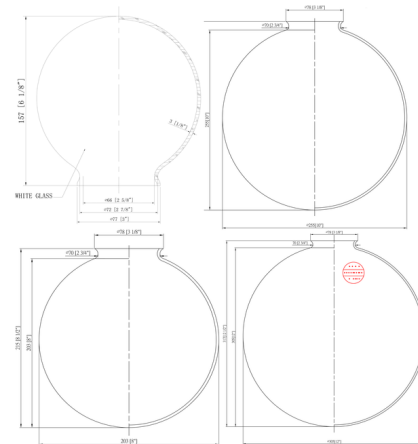

Lightology

lightology.com
866-954-4489
05-17-26

Project: _____

Company: _____

Location: _____ Fixture Type: _____

SPEC #: **INV1137675**

Approved On: _____ Approved By: _____

Beacon 616 Pendant By Innovations Lighting

Description

The Beacon 616 Pendant adds a clean classic look to your interior space. The smooth classic lamp holder holds a decorative rim and is complemented by a smooth glass globe that casts warm shadows across your room. Canopy: 4.75 inch diameter.

Shown in satin gold / matte white

Specifications

COLOR Matte White
BODY FINISH Satin Gold
WATTAGE 60W
DIMMER Standard 120V
DIMENSIONS 6\"W x 9.5\"H
BULB NOT INCLUDED 1 x A19/Medium (E26)/60W/120V Incandescent
OTHER BULB OPTIONS 1 x A19/Medium (E26)/120V LED

Technical Information

PRODUCT DIMENSIONS Adjustable Cable Length: 120"

CLICK TO VIEW PRODUCT

Notes: