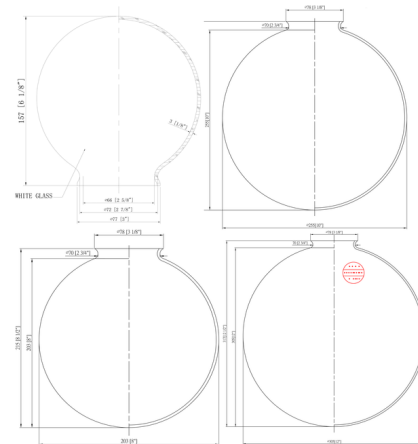

### Description

The Beacon 616 Pendant adds a clean classic look to your interior space. The smooth classic lamp holder holds a decorative rim and is complemented by a smooth glass globe that casts warm shadows across your room. Canopy: 4.75 inch diameter.

### Specifications

COLOR . . . . . Matte White  
BODY FINISH . . . . . Satin Gold  
WATTAGE . . . . . 60W  
DIMMER . . . . . Standard 120V  
DIMENSIONS . . . . . 6\"W x 9.5\"H  
BULB NOT INCLUDED . . . . . 1 x A19/Medium (E26)/60W/120V Incandescent  
OTHER BULB OPTIONS . . . . . 1 x A19/Medium (E26)/120V LED

### Technical Information

PRODUCT DIMENSIONS . . . . . Adjustable Cable Length: 120"

CLICK TO VIEW PRODUCT

Notes: