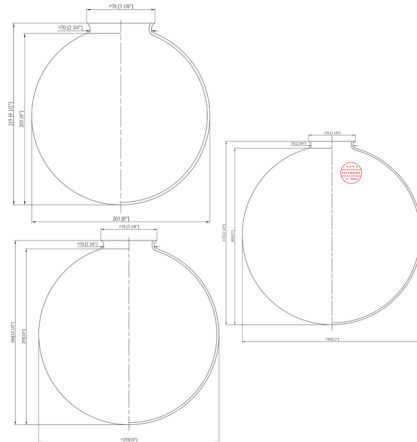

Description

The Beacon 623 Ceiling Light Fixture adds a clean classic look to your interior space. The wide, stepped metal frame is complemented by a smooth glass globe that casts warm shadows across your room.

Shown in antique copper / matte white

Specifications

COLOR Matte White
BODY FINISH Antique Copper
WATTAGE 60W
DIMMER Standard 120V
DIMENSIONS 6.25"W x 7.15"H
BULB NOT INCLUDED 1 x A19/Medium (E26)/60W/120V Incandescent
OTHER BULB OPTIONS 1 x A19/Medium (E26)/120V LED