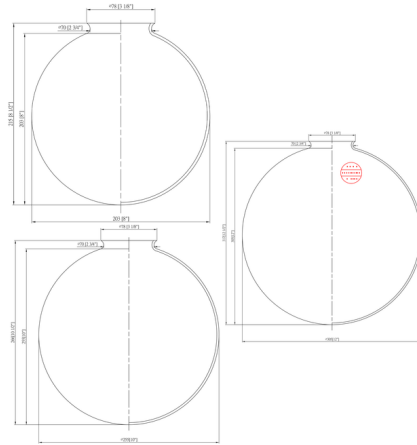

Description

The Beacon 623 Ceiling Light Fixture adds a clean classic look to your interior space. The wide, stepped metal frame is complemented by a smooth glass globe that casts warm shadows across your room.

Shown in antique copper / matte white

Specifications

COLOR Matte White
BODY FINISH Antique Copper
WATTAGE 60W
DIMMER Standard 120V
DIMENSIONS 6.25"W x 7.15"H
BULB NOT INCLUDED 1 x A19/Medium (E26)/60W/120V Incandescent
OTHER BULB OPTIONS 1 x A19/Medium (E26)/120V LED