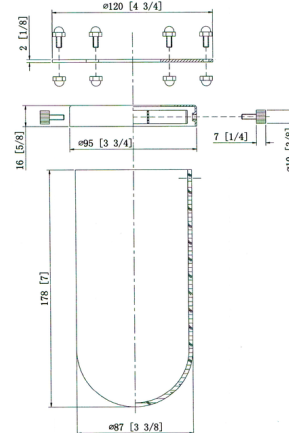

Description

The Centri 900 Pendant adds a nautical look to your interior space. The decorative frame hold a tall dome shaped glass shade that casts warm shadows across your room. Sloped ceiling compatible. Canopy: 4.5 inch diameter.

Specifications

COLOR Matte White
BODY FINISH Matte Black
WATTAGE 60W
DIMMER Standard 120V
DIMENSIONS 4.5"W x 10"H
BULB NOT INCLUDED 1 x A19/Medium (E26)/60W/120V Incandescent
OTHER BULB OPTIONS 1 x A19/Medium (E26)/120V LED

Technical Information

PRODUCT DIMENSIONS Adjustable Cable Length: 120"
LAMP LIFE 2000 hours
COLOR RENDERING 100 CRI
LAMP COLOR 2200K
LUMENS/WATT 3.67
LUMINOUS FLUX 220 lumens

Shown in matte black / matte white