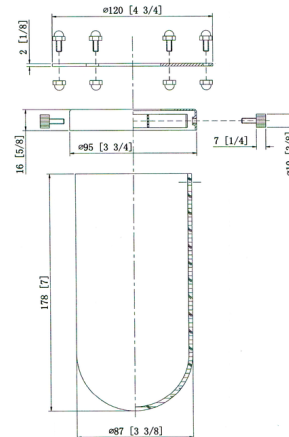

Description

The Centri 900 Pendant adds a nautical look to your interior space. The decorative frame hold a tall dome shaped glass shade that casts warm shadows across your room. Sloped ceiling compatible. Canopy: 4.5 inch diameter.

Specifications

COLOR Matte White
 BODY FINISH Matte Black
 WATTAGE 60W
 DIMMER Standard 120V
 DIMENSIONS 4.5"W x 10"H
 BULB NOT INCLUDED 1 x A19/Medium (E26)/60W/120V Incandescent
 OTHER BULB OPTIONS 1 x A19/Medium (E26)/120V LED

Technical Information

PRODUCT DIMENSIONS Adjustable Cable Length: 120"
 LAMP LIFE 2000 hours
 COLOR RENDERING 100 CRI
 LAMP COLOR 2200K
 LUMENS/WATT 3.67
 LUMINOUS FLUX 220 lumens

Shown in matte black / matte white