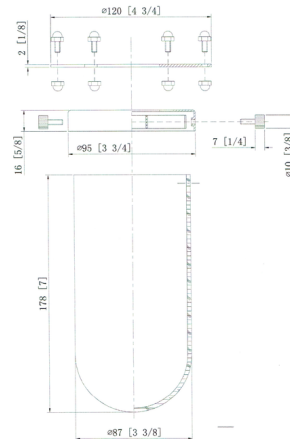

Specifications

COLOR	Clear
BODY FINISH	Polished Chrome
WATTAGE	60W
DIMMER	Standard 120V
DIMENSIONS	4.5"W x 11.5"H x 6"D
BULB NOT INCLUDED	1 x Edison/Medium (E26)/60W/120V Incandescent
OTHER BULB OPTIONS	1 x Edison ST-Shape/Medium (E26)/120V LED 1 x A19/Medium (E26)/60W/120V Incandescent 1 x A19/Medium (E26)/120V LED

Technical Information

PRODUCT DIMENSIONS	Backplate: 4.5" Dia
LAMP LIFE	2000 hours
COLOR RENDERING	100 CRI
LAMP COLOR	2200K
LUMENS/WATT	3.67
LUMINOUS FLUX	220 lumens

Shown in polished chrome / clear

CLICK TO VIEW PRODUCT