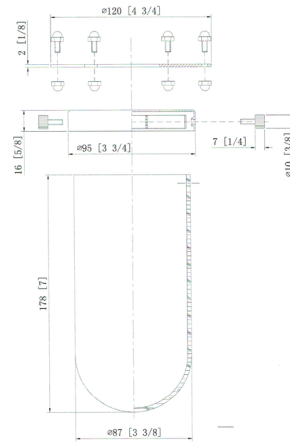

### Specifications

COLOR	Clear
BODY FINISH	Polished Chrome
WATTAGE	60W
DIMMER	Standard 120V
DIMENSIONS	4.5"W x 11.5"H x 6"D
BULB NOT INCLUDED	1 x Edison/Medium (E26)/60W/120V Incandescent
OTHER BULB OPTIONS	1 x Edison ST-Shape/Medium (E26)/120V LED 1 x A19/Medium (E26)/60W/120V Incandescent 1 x A19/Medium (E26)/120V LED

### Technical Information

PRODUCT DIMENSIONS	Backplate: 4.5" Dia
LAMP LIFE	2000 hours
COLOR RENDERING	100 CRI
LAMP COLOR	2200K
LUMENS/WATT	3.67
LUMINOUS FLUX	220 lumens

Shown in polished chrome / clear

CLICK TO VIEW PRODUCT