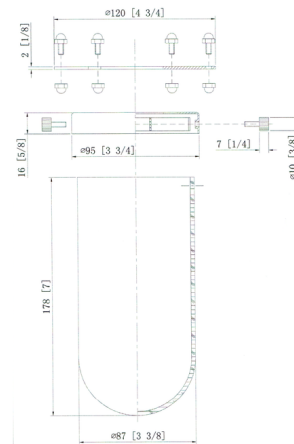

Shown in oil rubbed bronze / matte white