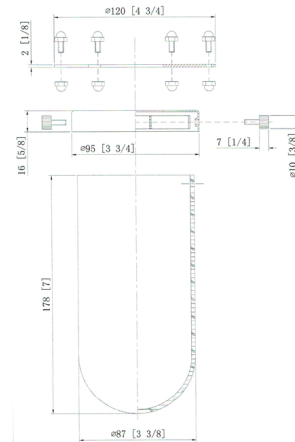

Shown in oil rubbed bronze / matte white