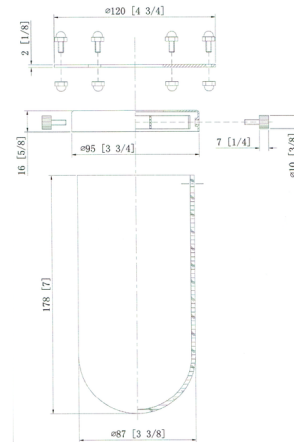

Description

The Centri 900 Clear Bathroom Vanity Light adds a nautical look to your interior space. The decorative frame holds two tall dome shaped glass shades that cast warm shadows across your room. May be horizontally or vertically.

Shown in polished chrome / clear

Specifications

COLOR	Clear
BODY FINISH	Polished Chrome
WATTAGE	120W
DIMMER	Standard 120V
DIMENSIONS	22"W x 4.5"H x 6"D
BULB NOT INCLUDED	2 x Edison/Medium (E26)/60W/120V Incandescent
OTHER BULB OPTIONS	2 x A19/Medium (E26)/60W/120V Incandescent 2 x A19/Medium (E26)/120V LED 2 x Edison ST-Shape/Medium (E26)/120V LED