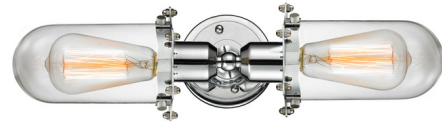

Lightology

lightology.com
866-954-4489
04-25-26

Project: _____
 Company: _____
 Location: _____ Fixture Type: _____
 SPEC #: **INV1137789**
 Approved On: _____ Approved By: _____

Centri 900 Clear Bathroom Vanity Light By Innovations Lighting

Description

The Centri 900 Clear Bathroom Vanity Light adds a nautical look to your interior space. The decorative frame holds two tall dome shaped glass shades that cast warm shadows across your room. May be horizontally or vertically.

Shown in polished chrome / clear

Specifications

COLOR	Clear
BODY FINISH	Polished Chrome
WATTAGE	120W
DIMMER	Standard 120V
DIMENSIONS	22"W x 4.5"H x 6"D
BULB NOT INCLUDED	2 x Edison/Medium (E26)/60W/120V Incandescent
OTHER BULB OPTIONS	2 x A19/Medium (E26)/60W/120V Incandescent 2 x A19/Medium (E26)/120V LED 2 x Edison ST-Shape/Medium (E26)/120V LED

Technical Information

LAMP LIFE	2000 hours
COLOR RENDERING	100 CRI
LAMP COLOR	2200K
LUMENS/WATT	3.67
LUMINOUS FLUX	220 lumens

CLICK TO VIEW PRODUCT

Notes: