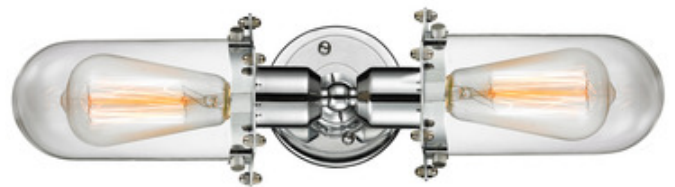

BRAND

Innovations Lighting

DESCRIPTION

The Centri 900 Clear Bathroom Vanity Light adds a nautical look to your interior space. The decorative frame holds two tall dome shaped glass shades that cast warm shadows across your room. May be horizontally or vertically.

Shown in: Polished Chrome / Clear

SHADE COLOR	Clear
BODY FINISH	Polished Chrome
WATTAGE	120W
DIMMER	Standard 120V
DIMENSIONS	22"W x 4.5"H x 6"D

BULB NOT INCLUDED

LAMP	2 x Edison/Medium (E26)/60W/120V Incandescent
	2 x A19/Medium (E26)/60W/120V Incandescent
	2 x A19/Medium (E26)/120V LED
	2 x Edison ST-Shape/Medium (E26)/120V LED

Technical Information

LUMINOUS FLUX	220 lumens
LUMENS/WATT	3.67
LAMP COLOR	2200K
COLOR RENDERING	100 CRI

SPEC #	INV1137789
---------------	------------

COMPANY

PROJECT

FIXTURE TYPE

APPROVED BY

DATE