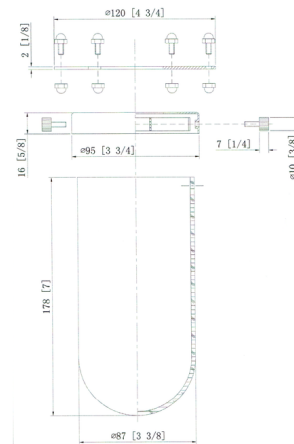

### Specifications

COLOR	Clear
BODY FINISH	Polished Chrome
WATTAGE	120W
DIMMER	Standard 120V
DIMENSIONS	22"W x 4.5"H x 6"D
BULB NOT INCLUDED	2 x Edison/Medium (E26)/60W/120V Incandescent
OTHER BULB OPTIONS	2 x A19/Medium (E26)/60W/120V Incandescent 2 x A19/Medium (E26)/120V LED 2 x Edison ST-Shape/Medium (E26)/120V LED