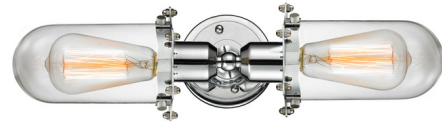

## Centri 900 Clear Bathroom Vanity Light By Innovations Lighting

### Description

The Centri 900 Clear Bathroom Vanity Light adds a nautical look to your interior space. The decorative frame holds two tall dome shaped glass shades that cast warm shadows across your room. May be horizontally or vertically.

Shown in polished chrome / clear

### Specifications

COLOR	Clear
BODY FINISH	Polished Chrome
WATTAGE	120W
DIMMER	Standard 120V
DIMENSIONS	22"W x 4.5"H x 6"D
BULB NOT INCLUDED	2 x Edison/Medium (E26)/60W/120V Incandescent
OTHER BULB OPTIONS	2 x A19/Medium (E26)/60W/120V Incandescent 2 x A19/Medium (E26)/120V LED 2 x Edison ST-Shape/Medium (E26)/120V LED