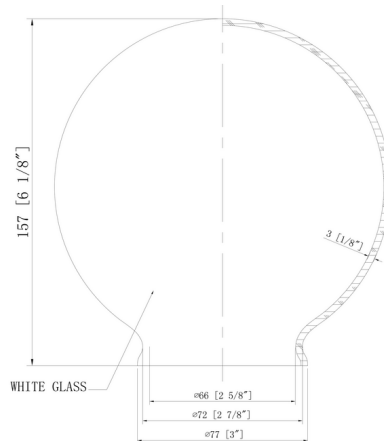

### Description

The Beacon 916 Pendant adds a clean classic look to your interior space. The smooth decorative frame is complemented by a smooth glass globe that casts warm shadows across your room. Canopy: 4.75 inch diameter.

### Specifications

COLOR . . . . . Matte White  
BODY FINISH . . . . . Matte Black  
WATTAGE . . . . . 60W  
DIMMER . . . . . Standard 120V  
DIMENSIONS . . . . . 6"W x 9"H  
BULB NOT INCLUDED . . . . . 1 x A19/Medium (E26)/60W/120V Incandescent  
OTHER BULB OPTIONS . . . . . 1 x A19/Medium (E26)/120V LED

### Technical Information

PRODUCT DIMENSIONS . . . . . Adjustable Cord Length: 72"

Shown in matte black / matte white

CLICK TO VIEW PRODUCT

Notes: