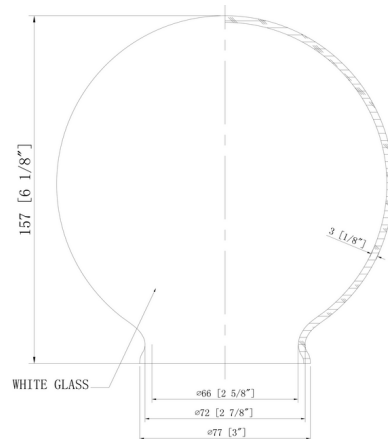

Description

The Beacon 916 Wall Sconce adds a clean classic look to your interior space. The slender, angles arm is complemented by a smooth glass globe that casts warm shadows across your room. 180 degree swivel can be achieve from the knob on the top of the socket. May be mounted up or down.

Specifications

COLOR Matte White
BODY FINISH Brushed Brass
WATTAGE 60W
DIMMER Standard 120V
DIMENSIONS 6"W x 11"H x 7.5"D
BULB NOT INCLUDED 1 x A19/Medium (E26)/60W/120V Incandescent
OTHER BULB OPTIONS 1 x A19/Medium (E26)/120V LED

Technical Information

PRODUCT DIMENSIONS Backplate: 4.5" x 6" Rect

Shown in brushed brass / matte white

CLICK TO VIEW PRODUCT

Notes: