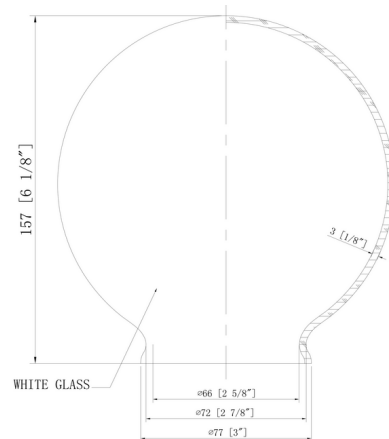

Description

The Beacon 916 Wall Sconce adds a clean classic look to your interior space. The slender, angles arm is complemented by a smooth glass globe that casts warm shadows across your room. 180 degree swivel can be achieve from the knob on the top of the socket. May be mounted up or down.

Specifications

COLOR Matte White
BODY FINISH Brushed Brass
WATTAGE 60W
DIMMER Standard 120V
DIMENSIONS 6"W x 11"H x 7.5"D
BULB NOT INCLUDED 1 x A19/Medium (E26)/60W/120V Incandescent
OTHER BULB OPTIONS 1 x A19/Medium (E26)/120V LED

Technical Information

PRODUCT DIMENSIONS Backplate: 4.5" x 6" Rect

Shown in brushed brass / matte white

CLICK TO VIEW PRODUCT

Notes: