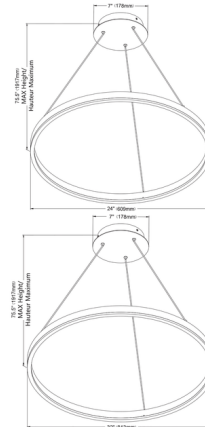

### Description

The Beacon 916 Bathroom Vanity Light adds a clean classic look to your interior space. The slender metal bar is complemented by smooth glass globes that cast warm shadows across your room. May be mounted up or down.

### Specifications

COLOR	Matte White
BODY FINISH	Antique Copper
WATTAGE	120W
DIMMER	Standard 120V
DIMENSIONS	16"W x 11"H x 7.5"D
BULB NOT INCLUDED	2 x A19/Medium (E26)/60W/120V Incandescent
OTHER BULB OPTIONS	2 x A19/Medium (E26)/120V LED