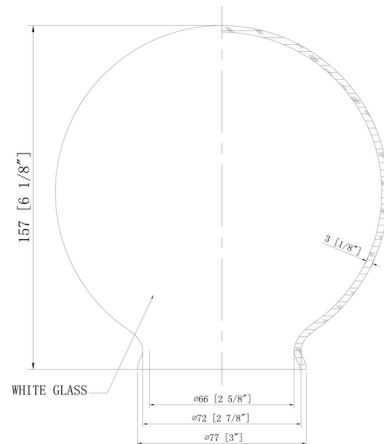

Description

The Beacon 916 Island Light adds a clean classic look to your interior space. The slender metal bar is complemented by smooth glass globes that cast warm shadows across your room. Canopy: 6 inch x 4.5 inch rectangle.

Specifications

COLOR Matte White
BODY FINISH Polished Nickel
WATTAGE 300W
DIMMER Standard 120V
DIMENSIONS 36"L x 6"W x 10"H x 6"D
BULB NOT INCLUDED 3 x A19/Medium (E26)/100W/120V Incandescent
OTHER BULB OPTIONS 3 x A19/Medium (E26)/120V LED

Technical Information

PRODUCT DIMENSIONS Downrods: Two 6" and Four 12" Included

Shown in polished nickel / matte white

CLICK TO VIEW PRODUCT

Notes: