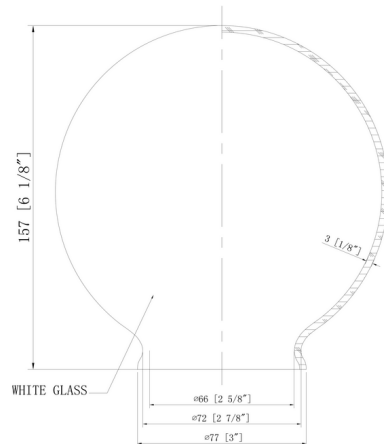

Description

The Beacon 916 Island Light adds a clean classic look to your interior space. The slender metal bar is complemented by smooth glass globes that cast warm shadows across your room. Canopy: 6 inch x 4.5 inch rectangle.

Specifications

COLOR Matte White
 BODY FINISH Polished Nickel
 WATTAGE 300W
 DIMMER Standard 120V
 DIMENSIONS 36"L x 6"W x 10"H x 6"D
 BULB NOT INCLUDED 3 x A19/Medium (E26)/100W/120V Incandescent
 OTHER BULB OPTIONS 3 x A19/Medium (E26)/120V LED

Technical Information

PRODUCT DIMENSIONS Downrods: Two 6" and Four 12" Included

Shown in polished nickel / matte white

CLICK TO VIEW PRODUCT

Notes: