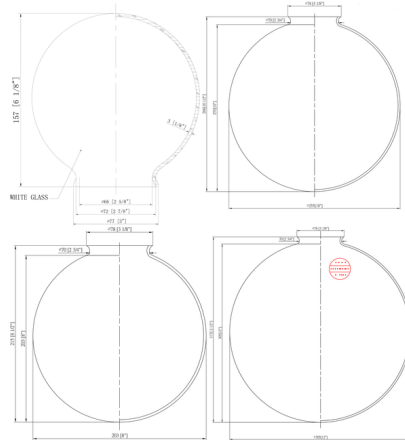

## Beacon 918 Wall Sconce

By Innovations Lighting

### Description

The Beacon 918 Wall Sconce adds a clean classic look to your interior space. The slender, hook arm is complemented by a smooth glass globe that casts warm shadows across your room. The arm swivels side to side at the base and the 180 degree adjustable swivel at the top of the socket has internal teeth that lock in at 5 degree intervals and allows for up and down tilting of the shade.

### Specifications

COLOR . . . . . Matte White  
 BODY FINISH . . . . . Antique Brass  
 WATTAGE . . . . . 60W  
 DIMMER . . . . . Standard 120V  
 DIMENSIONS . . . . . 6"W x 12.5"H x 13"D  
 BULB NOT INCLUDED . . . . . 1 x A19/Medium (E26)/60W/120V Incandescent  
 OTHER BULB OPTIONS . . . . . 1 x A19/Medium (E26)/120V LED