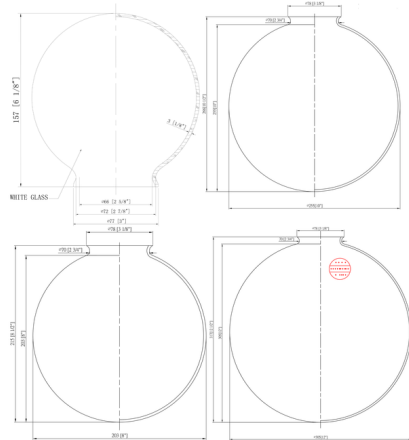

Lightology

lightology.com
866-954-4489
07-02-26

Project: _____

Company: _____

Location: _____ Fixture Type: _____

SPEC #: **INV1137957**

Approved On: _____ Approved By: _____

Beacon 918 Wall Sconce By Innovations Lighting

Description

The Beacon 918 Wall Sconce adds a clean classic look to your interior space. The slender, hook arm is complemented by a smooth glass globe that casts warm shadows across your room. The arm swivels side to side at the base and the 180 degree adjustable swivel at the top of the socket has internal teeth that lock in at 5 degree intervals and allows for up and down tilting of the shade.

Shown in antique brass / matte white

Specifications

COLOR Matte White
BODY FINISH Antique Brass
WATTAGE 60W
DIMMER Standard 120V
DIMENSIONS 6"W x 12.5"H x 13"D
BULB NOT INCLUDED 1 x A19/Medium (E26)/60W/120V Incandescent
OTHER BULB OPTIONS 1 x A19/Medium (E26)/120V LED