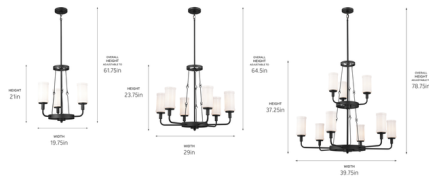

By Kichler

Description

The Vetivene Chandelier embraces the warmth and comfort of vintage style, designed with decorative hooks inspired by herb drying racks and Opal glass shades that mimic the milk glass of yesteryear. It can be installed with or without the glass, offering two different looks to suit your space.

Shown in textured black / opal

Specifications

COLOR	Opal
BODY FINISH	Textured Black
WATTAGE	180W
DIMMER	Standard 120V
DIMENSIONS	19.75"W x 21"H
BULB NOT INCLUDED	3 x B10/Candelabra (E12)/60W/120V Incandescent
OTHER BULB OPTIONS	3 x B10/Candelabra (E12)/120V LED
COUNTRY OF ORIGIN	China