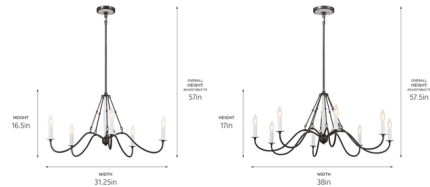

By Kichler

Description

The Freesia Chandelier features a refined heirloom-quality design of delicate sweeping arms and timeless finishes. The layered Anvil Iron finish evokes aged iron, with its medium silver base and subtle darker gray details, and white lamp holders create a vintage candlestick look. The Textured Black finish also has classic character with its subtle rough surface. Use the Freesia to add a traditional, rustic touch to dining rooms and foyers.

Shown in anvil iron

Specifications

COLOR	N/A
BODY FINISH	Anvil Iron
WATTAGE	300W
DIMMER	Standard 120V
DIMENSIONS	31.25"W x 16.5"H
BULB NOT INCLUDED	5 x B10/Candelabra (E12)/60W/120V Incandescent
OTHER BULB OPTIONS	5 x B10/Candelabra (E12)/120V LED
COUNTRY OF ORIGIN	China