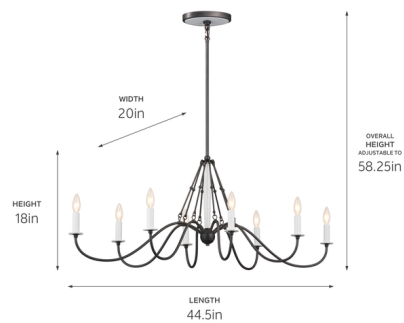

## Freesia Oval Chandelier

By Kichler

### Description

The Freesia Oval Chandelier features a refined heirloom-quality design of delicate sweeping arms and timeless finishes. The layered Anvil Iron finish evokes aged iron, with its medium silver base and subtle darker gray details, and white lamp holders create a vintage candlestick look. The Textured Black finish also has classic character with its subtle rough surface. Use the Freesia to add a traditional, rustic touch to dining rooms and foyers.

### Specifications

COLOR	N/A
BODY FINISH	Anvil Iron
WATTAGE	480W
DIMMER	Standard 120V
DIMENSIONS	44.5"L x 20"W x 18"H
BULB NOT INCLUDED	8 x B10/Candelabra (E12)/60W/120V Incandescent
OTHER BULB OPTIONS	8 x B10/Candelabra (E12)/120V LED
COUNTRY OF ORIGIN	China