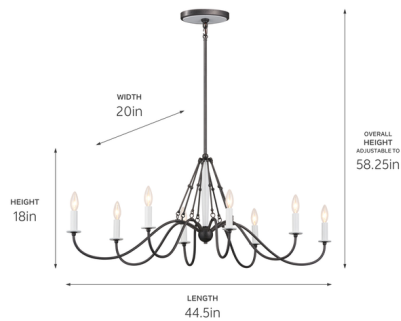

## Freesia Oval Chandelier

By Kichler

### Description

The Freesia Oval Chandelier features a refined heirloom-quality design of delicate sweeping arms and timeless finishes. The layered Anvil Iron finish evokes aged iron, with its medium silver base and subtle darker gray details, and white lamp holders create a vintage candlestick look. The Textured Black finish also has classic character with its subtle rough surface. Use the Freesia to add a traditional, rustic touch to dining rooms and foyers.

### Specifications

COLOR	N/A
BODY FINISH	Anvil Iron
WATTAGE	480W
DIMMER	Standard 120V
DIMENSIONS	44.5"L x 20"W x 18"H
BULB NOT INCLUDED	8 x B10/Candelabra (E12)/60W/120V Incandescent
OTHER BULB OPTIONS	8 x B10/Candelabra (E12)/120V LED
COUNTRY OF ORIGIN	China