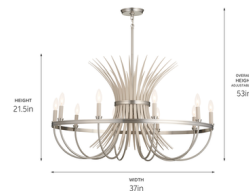

CLICK TO VIEW PRODUCT

Notes: