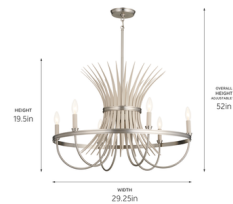

CLICK TO VIEW PRODUCT

Notes: