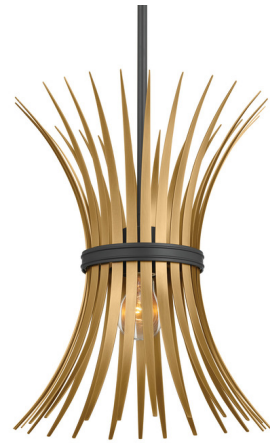

Lightology

lightology.com
866-954-4489
07-10-26

Project: _____

Company: _____

Location: _____ Fixture Type: _____

SPEC #: **KHR1138074**

Approved On: _____ Approved By: _____

Baile Pendant

By Kichler

Description

An homage to the gathered wheat motif, the Baile Pendant elevates your interior space with elegant arcs cinched by a simple metal band. Use it individually or in a series to add heirloom appeal to kitchens, dining areas, and hallways.

Shown in black / natural brass

Specifications

COLOR	Natural Brass
BODY FINISH	Black
WATTAGE	75W
DIMMER	Standard 120V
DIMENSIONS	12.75"W x 16.25"H
BULB NOT INCLUDED	1 x A19/Medium (E26)/75W/120V Incandescent
OTHER BULB OPTIONS	A19/Medium (E26)/120V LED
COUNTRY OF ORIGIN	China