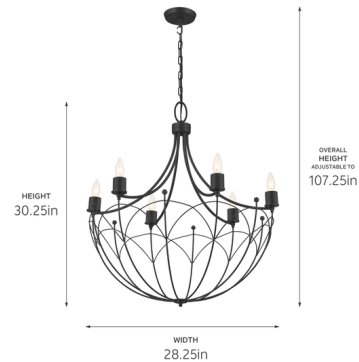

CLICK TO VIEW PRODUCT

Notes: