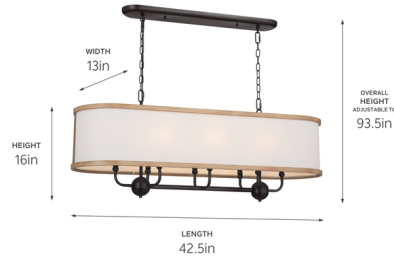

By Kichler

Description

Create an inviting, cozy atmosphere in your dining room or kitchen with the Heddle Linear Chandelier. The curved, softly textured shade is accented with contrasting trim, and the trim on the Anvil Iron finish is Beech wood which offers a warm natural look. Fine details including small ribbed decorations beneath the candlesticks and floral petal designs on the frame and canopy give the Heddle its elevated vintage aesthetic.

Shown in anvil iron / white

Specifications

COLOR	White
BODY FINISH	Anvil Iron
WATTAGE	480W
DIMMER	Standard 120V
DIMENSIONS	42.5"L x 13"W x 16"H
BULB NOT INCLUDED	8 x B10/Candelabra (E12)/60W/120V Incandescent
OTHER BULB OPTIONS	8 x B10/Candelabra (E12)/120V LED
COUNTRY OF ORIGIN	China