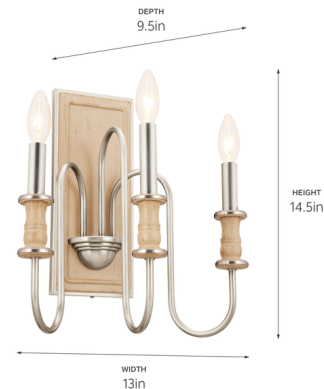

CLICK TO VIEW PRODUCT

Notes: