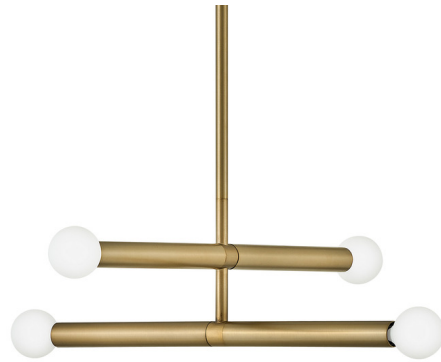

Lightology

lightology.com
866-954-4489
07-01-26

Project: _____

Company: _____

Location: _____ Fixture Type: _____

SPEC #: **LRK1138168**

Approved On: _____ Approved By: _____

Millie Convertible Pendant

By Lark

Description

The Millie Convertible Pendant tells a linear love story with two elongated cylindrical rods that extend outward, creating a sleek statement. This pendant design establishes immediate style credibility in a striking finish thanks to its iconic mid-century modern origin. The Millie pendant easily converts to a semi-flush mount for maximum flexibility. Note: The 15.8 inch size is not available in Black finish.

Shown in lacquered brass

Specifications

COLOR	N/A
BODY FINISH	Lacquered Brass
WATTAGE	20W
DIMMER	Standard 120V
DIMENSIONS	15.75"W x 5.75"H
BULB NOT INCLUDED	4 x G16.5/Candelabra (E12)/5W/120V LED
COUNTRY OF ORIGIN	China