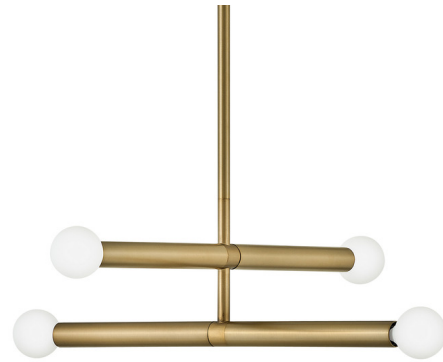

Lightology

lightology.com
866-954-4489
04-25-26

Project: _____

Company: _____

Location: _____ Fixture Type: _____

SPEC #: **LRK1138168**

Approved On: _____ Approved By: _____

Millie Convertible Pendant

By Lark

Description

The Millie Convertible Pendant tells a linear love story with two elongated cylindrical rods that extend outward, creating a sleek statement. This pendant design establishes immediate style credibility in a striking finish thanks to its iconic mid-century modern origin. The Millie pendant easily converts to a semi-flush mount for maximum flexibility. Note: The 15.8 inch size is not available in Black finish.

Shown in lacquered brass

Specifications

COLOR	N/A
BODY FINISH	Lacquered Brass
WATTAGE	20W
DIMMER	Standard 120V
DIMENSIONS	15.75"W x 5.75"H
BULB NOT INCLUDED	4 x G16.5/Candelabra (E12)/5W/120V LED
COUNTRY OF ORIGIN	China