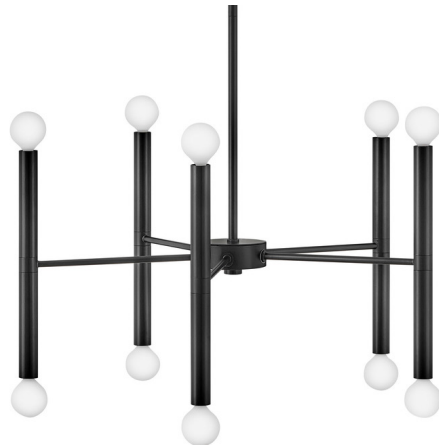

Lightology

lightology.com
866-954-4489
07-07-26

Project: _____

Company: _____

Location: _____ Fixture Type: _____

SPEC #: **LRK1138173**

Approved On: _____ Approved By: _____

Millie Convertible Chandelier

By Lark

Description

The Millie Chandelier tells a linear love story with 5 elongated cylindrical rods that extend up and down in a round shape that is both simple and complex. This 10-light single-tier chandelier design establishes immediate style credibility in a luxe finish thanks to its iconic mid-century modern origin. Fixture can be turned either horizontally or vertically. The Millie Chandelier easily converts to a semi-flush mount for maximum flexibility.

Shown in black

Specifications

COLOR	N/A
BODY FINISH	Black
WATTAGE	50W
DIMMER	Standard 120V
DIMENSIONS	24"W x 12"H
BULB NOT INCLUDED	10 x G16.5/Candelabra (E12)/5W/120V LED
COUNTRY OF ORIGIN	China

CLICK TO VIEW PRODUCT