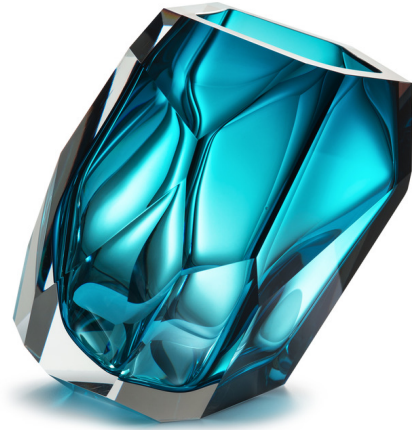

Lightology

lightology.com
866-954-4489
04-21-26

Project: _____

Company: _____

Location: _____ Fixture Type: _____

SPEC #: **LAS1138255**

Approved On: _____ Approved By: _____

Crystal Rock Vase Small - Discontinued Model By Lasvit

Description

The Crystal Rock Vase's contemporary appeal beautifully blends the line between nature and man, transparency and mass. Perfectly cut and roughly sculpted hunks of hand-blown Czech polished surface glass give the Crystal Rock its stunning profile and highlight the contrast of light and darkness.

Shown in blue

Specifications

COLOR	N/A
BODY FINISH	Blue
WATTAGE	N/A
DIMMER	N/A
DIMENSIONS	5.12"W x 6.89"H
BULB	N/A

CLICK TO VIEW PRODUCT

Notes: