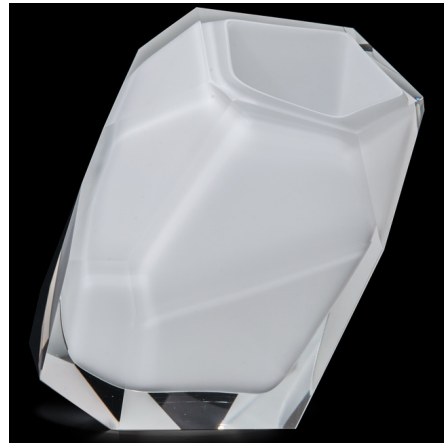

## Crystal Rock Vase

By Lasvit

### Description

The Crystal Rock Vase's contemporary appeal beautifully blends the line between nature and man, transparency and mass. Perfectly cut and roughly sculpted hunks of hand-blown Czech polished surface glass give the Crystal Rock its stunning profile and highlight the contrast of light and darkness.

Shown in opal

### Specifications

|             |                 |
|-------------|-----------------|
| COLOR       | N/A             |
| BODY FINISH | Opal            |
| WATTAGE     | N/A             |
| DIMMER      | N/A             |
| DIMENSIONS  | 5.12"W x 6.89"H |
| BULB        | N/A             |