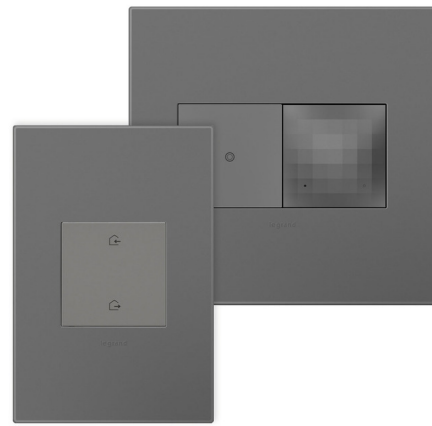

## Adorne Smart Switch Starter Kit

By Legrand Adorne

### Description

The adorne Smart Switch With Netatmo Starter Kit includes a Surface Mount Smart Gateway that replaces an existing switch or outlet as a hub for smart lighting control. Installs in place of an existing single-pole switch or dimmer (neutral wire required). For 3-way control, pair with a Wireless Smart Switch with Netatmo. Enables control of smart lighting through the Legrand Home + Control app, allowing for easy scheduling, the creation of groups, setting scenes, managing energy usage and more. Works with a variety of supported smart switches, dimmers and outlets (including wireless options). Compatible with all adorne with Netatmo and radiant with Netatmo smart devices. Note: Screwless wall plate(s) sold separately. Included Components: Surface Mount Smart Gateway (WNAH2) Smart Switch (WNAL10) HomeAway Wireless Smart Switch (WNRL33). Coordinate with other switches and outlets, sold separately. Compatible with other smart products through Amazon Alexa, Google Assistant and Apple HomeKit, as well as with home automation systems.

### Specifications

COLOR	N/A
BODY FINISH	Magnesium
WATTAGE	N/A
DIMMER	N/A
DIMENSIONS	N/A
BULB	N/A
COUNTRY OF ORIGIN	China

Shown in magnesium

CLICK TO VIEW PRODUCT

Notes: