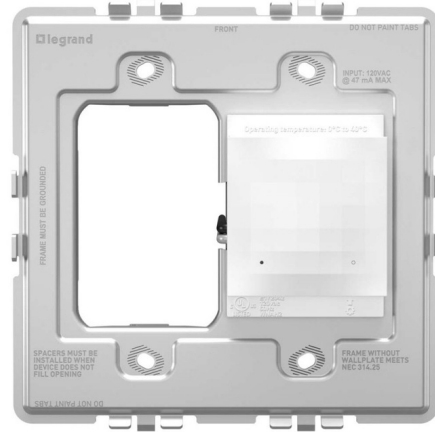

## Adorne Smart Surface Mount Gateway with Netatmo

By Legrand Adorne

### Description

The adorne Smart Surface Mount Gateway with Netatmo technology is designed to install beside an existing single gang switch or outlet, no back box or network wiring required. Enables control of a home's smart lighting through the Legrand Home + Control app which allows for scheduling, groups, setting scenes, managing energy usage and much more. Offers flexibility with a variety of supported smart switches, dimmers and outlets, including wireless switches and dimmers. Screwless wall plate sold separately. Compatible with all adorne with Netatmo and radiant with Netatmo smart devices, sold separately. Coordinate with other switches and outlets, sold separately. Compatible with other smart products through Amazon Alexa, Google Assistant and Apple HomeKit, as well as with home automation systems.

Shown in white

### Specifications

COLOR	N/A
BODY FINISH	White
WATTAGE	N/A
DIMMER	N/A
DIMENSIONS	4.75"W x 4.75"H
BULB	N/A
COUNTRY OF ORIGIN	China

CLICK TO VIEW PRODUCT

Notes: