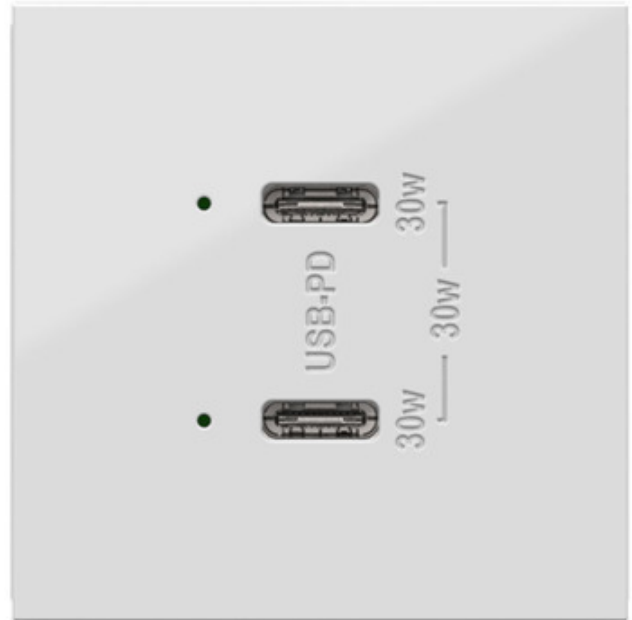

BRAND

Legrand Adorne

DESCRIPTION

The Adorne 20A Ultra Fast Tamper Resistant C / C USB Dual Outlet charges phones, tablets, and other electronic devices that have USB Charging 40 percent faster. Features an industry-leading 30 watt dual plugs, as well as Smart Chip technology, to maximize charging speed for each USB connection. Includes connections for two USB Type-C ports, to accommodate a variety of devices. Protects children with a patented tamper-resistant shutter system that prevents improper insertion of foreign objects, complete with invis-shutters for an invisible effect. Complete the look with a screwless adorne wall plate, sold separately.

Shown in: White

SHADE COLOR	N/A
BODY FINISH	White
WATTAGE	N/A
DIMMER	N/A
DIMENSIONS	1.75"W x 2.6"H x 1.7"D
LAMP	N/A

SPEC # LEG1138400

COMPANY	PROJECT	FIXTURE TYPE	APPROVED BY	DATE