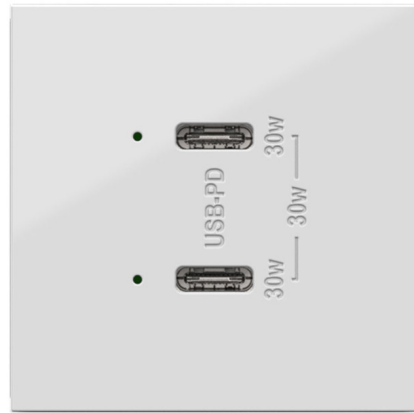

## Adorne 20A Ultra Fast C / C USB Dual Outlet By Legrand Adorne

### Description

The Adorne 20A Ultra Fast Tamper Resistant C / C USB Dual Outlet charges phones, tablets, and other electronic devices that have USB Charging 40 percent faster. Features an industry-leading 30 watt dual plugs, as well as Smart Chip technology, to maximize charging speed for each USB connection. Includes connections for two USB Type-C ports, to accommodate a variety of devices. Protects children with a patented tamper-resistant shutter system that prevents improper insertion of foreign objects, complete with invis-shutters for an invisible effect. Complete the look with a screwless adorne wall plate, sold separately.

### Specifications

COLOR	N/A
BODY FINISH	White
WATTAGE	N/A
DIMMER	N/A
DIMENSIONS	1.75"W x 2.6"H x 1.7"D
BULB	N/A
COUNTRY OF ORIGIN	China

CLICK TO VIEW PRODUCT

Notes: