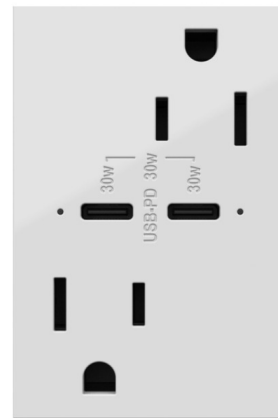

Lightology

lightology.com
866-954-4489
04-25-26

Project: _____

Company: _____

Location: _____ Fixture Type: _____

SPEC #: **LEG1138403**

Approved On: _____ Approved By: _____

Adorne 15A Dual Receptacle with C Dual USB

By Legrand Adorne

Description

The Adorne 15A Ultra Fast Tamper Resistant Dual Receptacle with type C USB Dual Outlet charges phones, tablets, and other electronic devices that have USB Charging 2x faster. Features an industry-leading 30 watts of power dual plugs to maximize charging speed for each outlet and USB connection. Includes connections for two USB Type-C ports, to accommodate a variety of devices. Protects children with a patented tamper-resistant shutter system that prevents improper insertion of foreign objects, complete with invis-shutters for an invisible effect. Complete the look with a screwless adorne plus size wall plate, sold separately. Note: Cannot be used in multi-gang installations.

Shown in white

Specifications

COLOR	N/A
BODY FINISH	White
WATTAGE	N/A
DIMMER	N/A
DIMENSIONS	1.75"W x 2.6"H x 1.8"D
BULB	N/A
COUNTRY OF ORIGIN	China

CLICK TO VIEW PRODUCT

Notes: