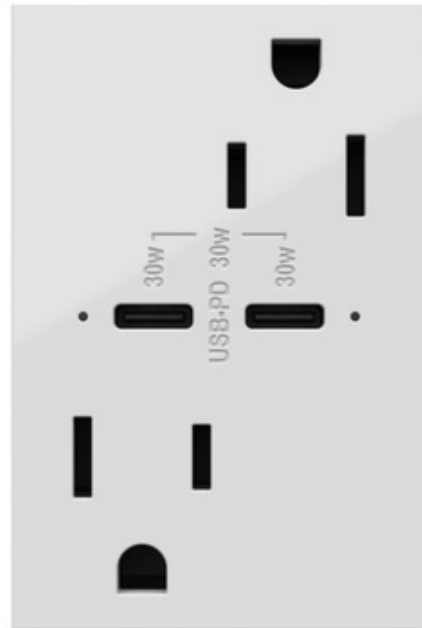

BRAND

Legrand Adorne

DESCRIPTION

The Adorne 15A Ultra Fast Tamper Resistant Dual Receptacle with type C USB Dual Outlet charges phones, tablets, and other electronic devices that have USB Charging 2x faster. Features an industry-leading 30 watts of power dual plugs to maximize charging speed for each outlet and USB connection. Includes connections for two USB Type-C ports, to accommodate a variety of devices. Protects children with a patented tamper-resistant shutter system that prevents improper insertion of foreign objects, complete with invis-shutters for an invisible effect. Complete the look with a screwless adorne plus size wall plate, sold separately. Note: Cannot be used in multi-gang installations.

Shown in: White

SHADE COLOR	N/A
BODY FINISH	White
WATTAGE	N/A
DIMMER	N/A
DIMENSIONS	1.75"W x 2.6"H x 1.8"D
LAMP	N/A

ITEM NUMBER LEG1138403

COMPANY	PROJECT	FIXTURE TYPE	APPROVED BY	DATE