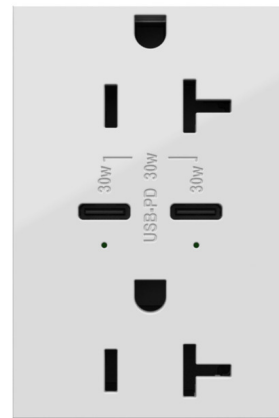

## Adorne 20A Dual Receptacle Ultra Fast with C Dual USB

By Legrand Adorne

### Description

The Adorne 20A Ultra Fast Tamper Resistant Dual Receptacle with type C USB Dual Outlet charges phones, tablets, and other electronic devices that have USB Charging 2x faster. Features an industry-leading 30 watts of power dual plugs to maximize charging speed for each outlet and USB connection. Includes connections for two USB Type-C ports, to accommodate a variety of devices. Protects children with a patented tamper-resistant shutter system that prevents improper insertion of foreign objects, complete with invis-shutters for an invisible effect. Complete the look with a screwless adorne plus size wall plate, sold separately. Note: Cannot be used in multi-gang installations.

### Specifications

COLOR	N/A
BODY FINISH	White
WATTAGE	N/A
DIMMER	N/A
DIMENSIONS	1.75"W x 2.6"H x 1.6"D
BULB	N/A
COUNTRY OF ORIGIN	China

CLICK TO VIEW PRODUCT

Notes: