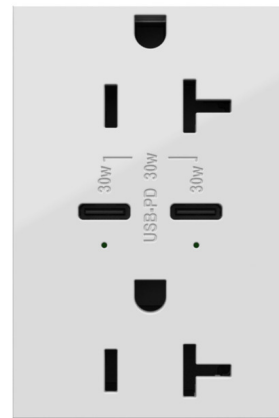

Lightology

lightology.com
866-954-4489
07-06-26

Project: _____

Company: _____

Location: _____ Fixture Type: _____

SPEC #: **LEG1138406**

Approved On: _____ Approved By: _____

Adorne 20A Dual Receptacle Ultra Fast with C Dual USB

By Legrand Adorne

Description

The Adorne 20A Ultra Fast Tamper Resistant Dual Receptacle with type C USB Dual Outlet charges phones, tablets, and other electronic devices that have USB Charging 2x faster. Features an industry-leading 30 watts of power dual plugs to maximize charging speed for each outlet and USB connection. Includes connections for two USB Type-C ports, to accommodate a variety of devices. Protects children with a patented tamper-resistant shutter system that prevents improper insertion of foreign objects, complete with invis-shutters for an invisible effect. Complete the look with a screwless adorne plus size wall plate, sold separately. Note: Cannot be used in multi-gang installations.

Shown in white

Specifications

COLOR	N/A
BODY FINISH	White
WATTAGE	N/A
DIMMER	N/A
DIMENSIONS	1.75"W x 2.6"H x 1.6"D
BULB	N/A
COUNTRY OF ORIGIN	China

CLICK TO VIEW PRODUCT

Notes: