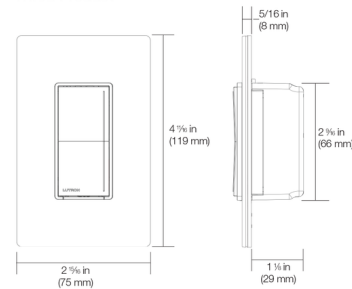

### Specifications

COLOR	N/A
BODY FINISH	Gloss White
WATTAGE	150W
DIMMER	N/A
DIMENSIONS	2.938"W x 4.688"H x 1.438"D
BULB	N/A

Shown in gloss white

### LED+ and Accessory Switch Dimensions

Wired Product

**Note:** Requires a U.S. wallbox 2 1/4 in (57 mm) deep minimum.  
**Note:** The accessory switch ST-AS does not have the light bar pictured.

CLICK TO VIEW PRODUCT