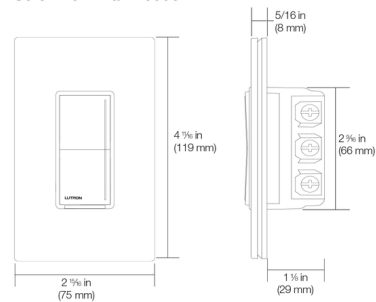

Shown in gloss white

PRO and Companion Dimensions

Screw Terminal Product

Note: Requires a U.S. wallbox 2 1/4 in (57 mm) deep minimum.

Specifications

COLOR	N/A
BODY FINISH	Gloss White
WATTAGE	500W
DIMMER	N/A
DIMENSIONS	2.938"W x 4.688"H x 1.438"D
BULB	N/A