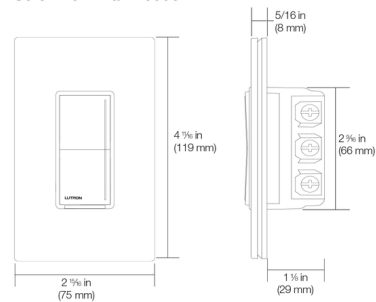

PRO and Companion Dimensions

Screw Terminal Product

Note: Requires a U.S. wallbox 2 1/4 in (57 mm) deep minimum.

Specifications

COLOR	N/A
BODY FINISH	Gloss White
WATTAGE	500W
DIMMER	N/A
DIMENSIONS	2.938"W x 4.688"H x 1.438"D
BULB	N/A

CLICK TO VIEW PRODUCT

Notes: