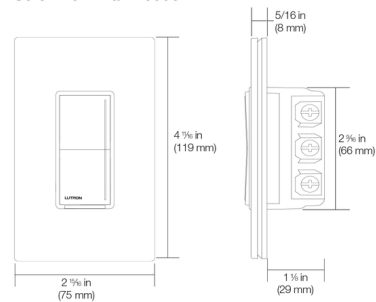

### PRO and Companion Dimensions

Screw Terminal Product

**Note:** Requires a U.S. wallbox 2 1/4 in (57 mm) deep minimum.

### Specifications

COLOR	N/A
BODY FINISH	Gloss Black
WATTAGE	500W
DIMMER	N/A
DIMENSIONS	2.938"W x 4.688"H x 1.438"D
BULB	N/A

CLICK TO VIEW PRODUCT

Notes: