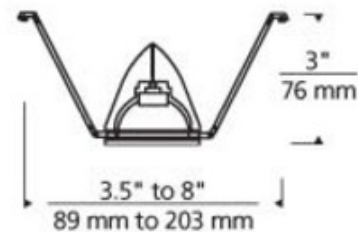

BRAND Visual Comfort Modern

DESCRIPTION

Kable Lite Bye Bye Head features adjustable arms that rotate individually. Lamp rotates 360 degrees. Finish in Satin Aluminum. For cable separations of 3.5 to 8 inches. One 12 volt GU5.3 MR16 halogen bulb up to 75 watts is required, but not included. Not compatible with SORAA LED MR16 lamps. 3 inch minimum to 8 inch maximum width x 3 inch height. Compatible accessories and optical controls available, sold separately. For Kable Lite system only.

SHADE COLOR	N/A
BODY FINISH	Satin Aluminum
WATTAGE	75W
DIMMER	Dimmable
DIMENSIONS	8"W x 3"H
BULB NOT INCLUDED	
LAMP	1 x MR16/GU5.3 (bipin)/75W/12V Halogen 1 x MR16/GU5.3 (bipin)/12V LED

SPEC # TLG11385