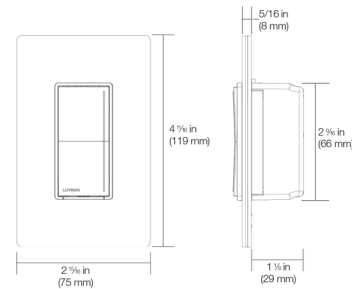

By Lutron

Description

This Sunnata Accessory Switch is designed for use with the Lutron Sunnata LED+ Touch Dimmer STCL-153M. Use it to conveniently control your lights from multiple locations. Rocker switch turns lights on and off. Lights can be turned on to preset level or full brightness. Lights gradually fade on and off for comfortable eye adjustment. For 3-way or 4-way applications. Up to 9 switches can be linked with one dimmer for a total of up to 10 control locations. No neutral wire required. Rated for 6 amps. Matches the dimmer for a consistent, stylish look. Does not work without dimmer STCL-153M. Note: Wall plate sold separately.

Shown in gloss white

LED+ and Accessory Switch Dimensions

Wired Product

Note: Requires a U.S. wallbox 2 1/4 in (57 mm) deep minimum.
Note: The accessory switch ST-AS does not have the light bar pictured.

Specifications

COLOR	N/A
BODY FINISH	Gloss White
WATTAGE	N/A
DIMMER	N/A
DIMENSIONS	2.94"W x 4.69"H x 1.13"D
BULB	N/A

CLICK TO VIEW PRODUCT

Notes: