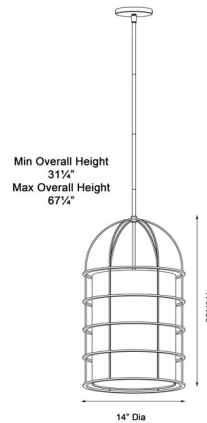

### Description

The Gateway Park Pendant features a cylindrical oatmeal fabric shade enclosed within a metal cage. The intersecting metalwork gives the fixture a bold, vintage flair while maintaining a light, airy appearance.

### Specifications

COLOR	Oatmeal Linen
BODY FINISH	Coal
WATTAGE	36W
DIMMER	Standard 120V
DIMENSIONS	14"W x 23.5"H x 14"D
BULB NOT INCLUDED	4 x T8/Candelabra (E12)/9W/120V LED
OTHER BULB OPTIONS	4 x T8/Medium (E26)/120V LED