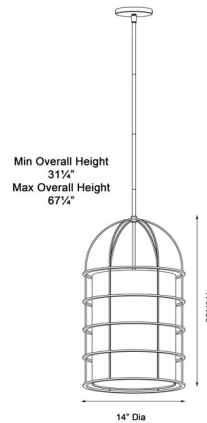

Lightology

lightology.com
866-954-4489
07-07-26

Project: _____

Company: _____

Location: _____ Fixture Type: _____

SPEC #: **MKL1138617**

Approved On: _____ Approved By: _____

Gateway Park Pendant By Minka Lavery

Description

The Gateway Park Pendant features a cylindrical oatmeal fabric shade enclosed within a metal cage. The intersecting metalwork gives the fixture a bold, vintage flair while maintaining a light, airy appearance.

Shown in coal / oatmeal linen

Specifications

COLOR	Oatmeal Linen
BODY FINISH	Coal
WATTAGE	36W
DIMMER	Standard 120V
DIMENSIONS	14"W x 23.5"H x 14"D
BULB NOT INCLUDED	4 x T8/Candelabra (E12)/9W/120V LED
OTHER BULB OPTIONS	4 x T8/Medium (E26)/120V LED