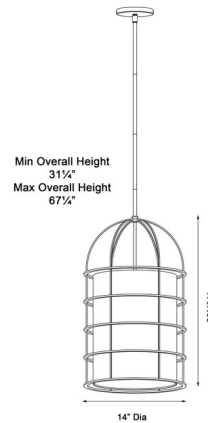

Lightology

lightology.com
866-954-4489
07-15-25

Project: _____

Company: _____

Location: _____ Fixture Type: _____

SPEC #: **MKL1138618**

Approved On: _____ Approved By: _____

Gateway Park Pendant By Minka Lavery

Description

The Gateway Park Pendant features a cylindrical oatmeal fabric shade enclosed within a metal cage. The intersecting metalwork gives the fixture a bold, vintage flair while maintaining a light, airy appearance.

Shown in soft brass / oatmeal linen

Specifications

COLOR	Oatmeal Linen
BODY FINISH	Soft Brass
WATTAGE	36W
DIMMER	Standard 120V
DIMENSIONS	14"W x 23.5"H x 14"D
BULB NOT INCLUDED	4 x T8/Candelabra (E12)/9W/120V LED
OTHER BULB OPTIONS	4 x T8/Medium (E26)/120V LED