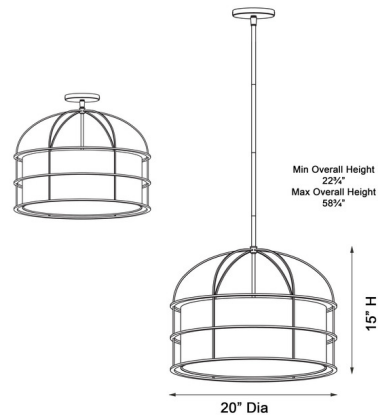

Description

The Gateway Park Convertible Pendant features a round oatmeal fabric shade enclosed within a metal cage. The intersecting metalwork gives the fixture a bold, vintage flair while maintaining a light, airy appearance. May be mounted as a semi-flush ceiling light or pendant with included downrods.

Shown in soft brass / oatmeal linen

Specifications

COLOR	Oatmeal Linen
BODY FINISH	Soft Brass
WATTAGE	45W
DIMMER	Standard 120V
DIMENSIONS	20"W x 15"H x 20"D
BULB NOT INCLUDED	5 x T8/Candelabra (E12)/9W/120V LED
OTHER BULB OPTIONS	5 x T8/Medium (E26)/120V LED

Technical Information

PRODUCT DIMENSIONS Min-Max Overall Height: 22.75" - 58.75"

CLICK TO VIEW PRODUCT

Notes: