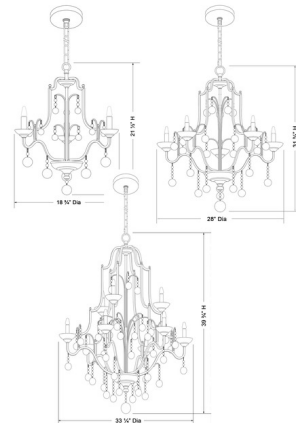

By Minka Lavery

Description

The Colonial Charm Chandelier offers traditional styling with its intricately scrolling metal frame. The frame is accented with walnut bobeches and dangling orbs that add a rustic twist to a classic chandelier style.

Shown in bronze

Specifications

COLOR N/A
BODY FINISH Bronze
WATTAGE 27W
DIMMER Standard 120V
DIMENSIONS 18.75"W x 21.5"H
BULB NOT INCLUDED 3 x B10/Candelabra (E12)/9W/120V LED
OTHER BULB OPTIONS 3 x B10/Candelabra (E12)/120V LED

Technical Information

PRODUCT DIMENSIONS Chain Length: 72"

CLICK TO VIEW PRODUCT

Notes: