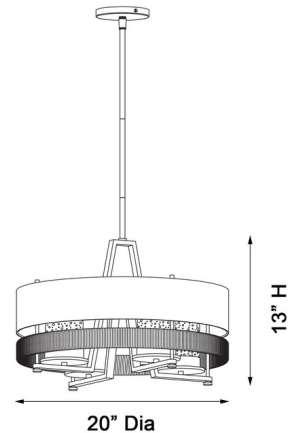

Description

The Silver Creek Outdoor Convertible Pendant is a versatile fixture that is suitable for outdoor use. A Stone Grey faux wood finish is paired with Natural rope over an angled coal black frame. Clear seeded glass diffusers within the round fixture sit atop Brushed Nickel bobeches to support the bulbs. May be mounted as a semi-flush ceiling light or pendant with included downrods.

Shown in coal / stone grey / rope

Specifications

COLOR Stone Grey / Rope
BODY FINISH Coal
WATTAGE 240W
DIMMER Standard 120V
DIMENSIONS 20"W x 18"H x 20"D
BULB NOT INCLUDED 4 x T10/Medium (E26)/60W/120V Incandescent
OTHER BULB OPTIONS 4 x T10/Medium (E26)/120V LED

Technical Information

PRODUCT DIMENSIONS Min-Max Overall Height: 21" - 57"

CLICK TO VIEW PRODUCT

Notes: