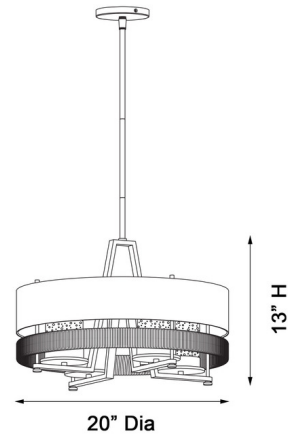

### Description

The Silver Creek Outdoor Convertible Pendant is a versatile fixture that is suitable for outdoor use. A Stone Grey faux wood finish is paired with Natural rope over an angled coal black frame. Clear seeded glass diffusers within the round fixture sit atop Brushed Nickel bobeches to support the bulbs. May be mounted as a semi-flush ceiling light or pendant with included downrods.

### Specifications

COLOR . . . . . Stone Grey / Rope  
BODY FINISH . . . . . Coal  
WATTAGE . . . . . 240W  
DIMMER . . . . . Standard 120V  
DIMENSIONS . . . . . 20"W x 18"H x 20"D  
BULB NOT INCLUDED . . . . . 4 x T10/Medium (E26)/60W/120V Incandescent  
OTHER BULB OPTIONS . . . . . 4 x T10/Medium (E26)/120V LED

### Technical Information

PRODUCT DIMENSIONS . . . . . Min-Max Overall Height: 21" - 57"

CLICK TO VIEW PRODUCT

Notes: