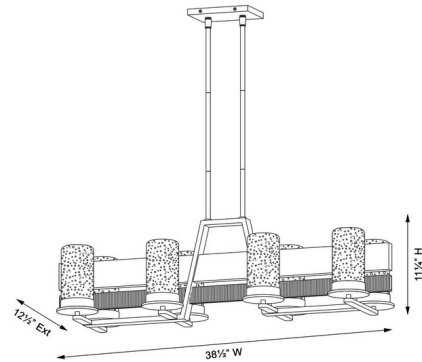

Description

The Silver Creek Outdoor Linear Pendant is a versatile fixture that is suitable for outdoor use. A Stone Grey faux wood finish is paired with Natural rope over an angled coal black frame. Clear seeded glass diffusers along the length of the fixture sit atop Brushed Nickel bobeches to encircle the bulbs.

Shown in coal / stone grey / rope

Specifications

COLOR Stone Grey / Rope
BODY FINISH Coal
WATTAGE 480W
DIMMER Standard 120V
DIMENSIONS 38.5\"/>

Technical Information

PRODUCT DIMENSIONS Min-Max Overall Height: 19.13\"/>