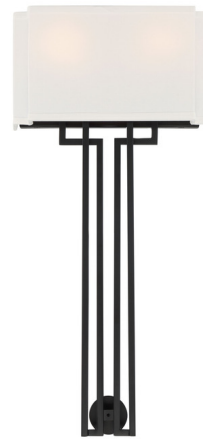

# Lightology

lightology.com  
866-954-4489  
07-08-26

Project: \_\_\_\_\_

Company: \_\_\_\_\_

Location: \_\_\_\_\_ Fixture Type: \_\_\_\_\_

SPEC #: **MKL1138755**

Approved On: \_\_\_\_\_ Approved By: \_\_\_\_\_

### Description

The Upham Estates Torchiera Wall Sconce makes use of right angles to create a striking, geometric fixture. This torchiera sconce features a frame with an elongated tail in a bold, coal black finish that contrasts with the white linen shade.

Shown in coal / white linen

### Specifications

COLOR . . . . . White Linen  
BODY FINISH . . . . . Coal  
WATTAGE . . . . . 120W  
DIMMER . . . . . Standard 120V  
DIMENSIONS . . . . . 12"W x 26"H x 4"D  
BULB NOT INCLUDED . . . . . 2 x T8/Candelabra (E12)/60W/120V Incandescent  
OTHER BULB OPTIONS . . . . . 2 x T8/Candelabra (E12)/120V LED