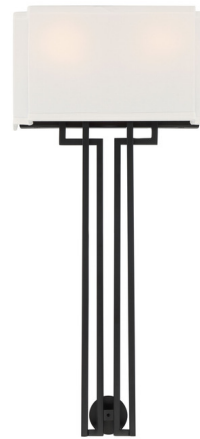

# Lightology

lightology.com  
866-954-4489  
04-26-26

Project: \_\_\_\_\_

Company: \_\_\_\_\_

Location: \_\_\_\_\_ Fixture Type: \_\_\_\_\_

SPEC #: **MKL1138755**

Approved On: \_\_\_\_\_ Approved By: \_\_\_\_\_

### Description

The Upham Estates Torchiera Wall Sconce makes use of right angles to create a striking, geometric fixture. This torchiera sconce features a frame with an elongated tail in a bold, coal black finish that contrasts with the white linen shade.

Shown in coal / white linen

### Specifications

COLOR . . . . . White Linen  
BODY FINISH . . . . . Coal  
WATTAGE . . . . . 120W  
DIMMER . . . . . Standard 120V  
DIMENSIONS . . . . . 12"W x 26"H x 4"D  
BULB NOT INCLUDED . . . . . 2 x T8/Candelabra (E12)/60W/120V Incandescent  
OTHER BULB OPTIONS . . . . . 2 x T8/Candelabra (E12)/120V LED