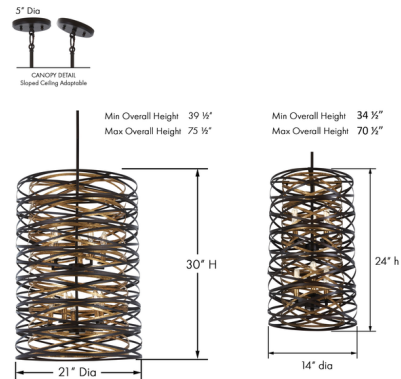

Lightology

lightology.com
866-954-4489
05-20-26

Project: _____
Company: _____
Location: _____ Fixture Type: _____
SPEC #: **MKL1138781**
Approved On: _____ Approved By: _____

Vortic Flow Tall Pendant

By Minka Lavery

Description

The Vortic Flow Tall Pendant is formed from layers of swirling metal bands, creating unique lighting effects and the illusion of constant movement. Place it in an entryway or stairway, where the shiny inner bands of Mosaic Gold will catch the eye of passersby.

Shown in dark bronze / mosaic gold

Specifications

COLOR	N/A
BODY FINISH	Dark Bronze / Mosaic Gold
WATTAGE	90W
DIMMER	Standard 120V
DIMENSIONS	21"W x 30"H
BULB NOT INCLUDED	10 x T8/Candelabra (E12)/9W/120V LED
OTHER BULB OPTIONS	10 x B10/Candelabra (E12)/120V LED 10 x T8/Candelabra (E12)/120V LED 10 x B10/Candelabra (E12)/120V Incandescent